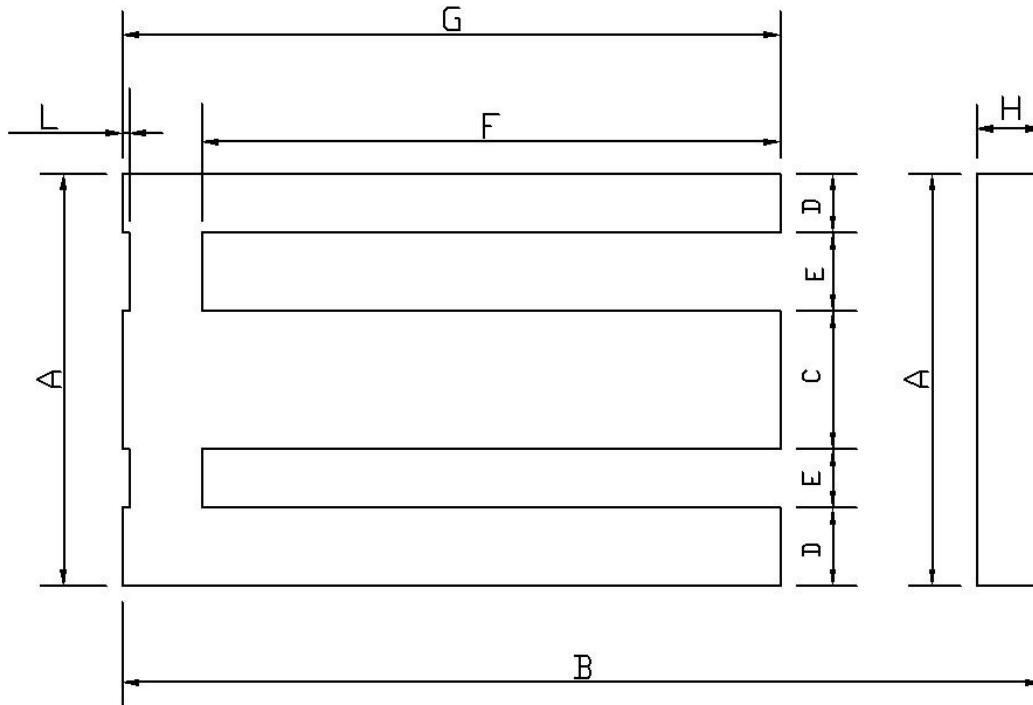

EI LAMINATION :: L-TYPE LAMINATION

| SIZE    | A   | B     | C    | D    | E    | F   | G     | H    | I   | J   | K    | R  | U   |
|---------|-----|-------|------|------|------|-----|-------|------|-----|-----|------|----|-----|
| EI-228L | 228 | 319.2 | 45.6 | 45.6 | 45.6 | 228 | 273.6 | 45.6 | --- | --- | 0.05 | -- | --- |
| EI-265L | 265 | 374   | 52   | 52   | 54.5 | 265 | 319.5 | 54.5 | --- | --- | 0.05 | -- | --- |
| EI-305L | 305 | 427   | 61   | 61   | 61   | 305 | 366   | 61   | --- | --- | 0.05 | -- | --- |